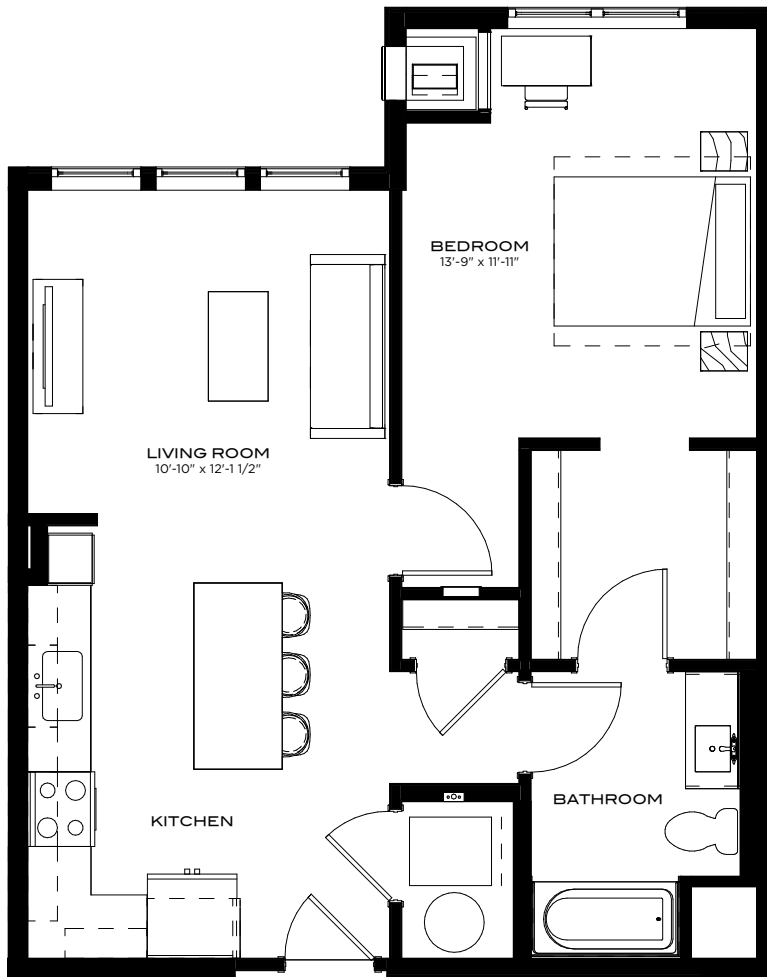

**A2**

ONE BED ONE BATH 746 SQ FT

Floor 2

Floors 3-5

Floor 6