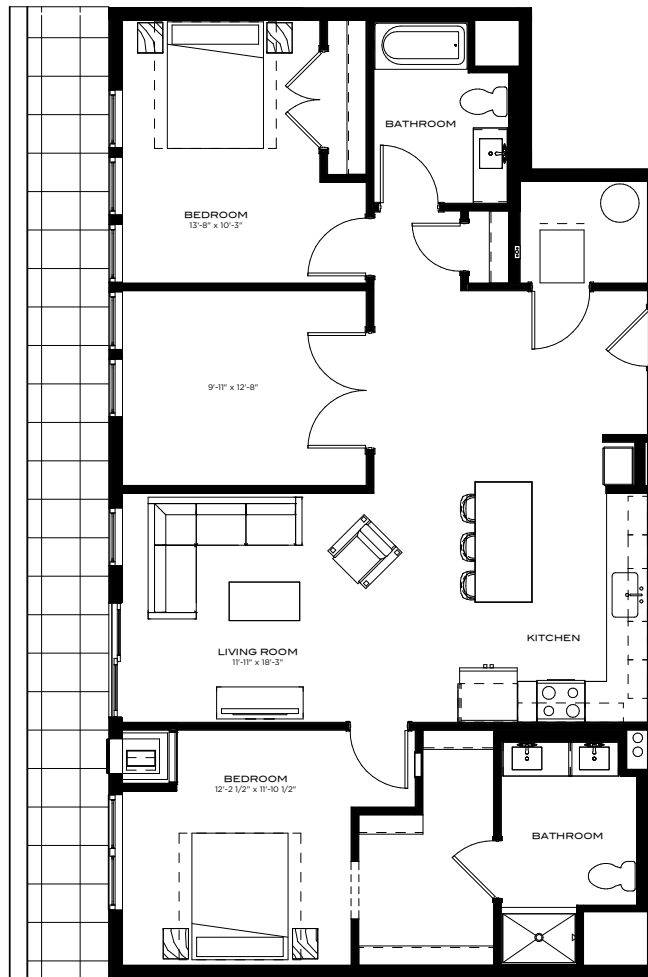

D2
TWO BED TWO BATH 1,368 SQ FT

Floor 2

Floors 3-5

Floor 6