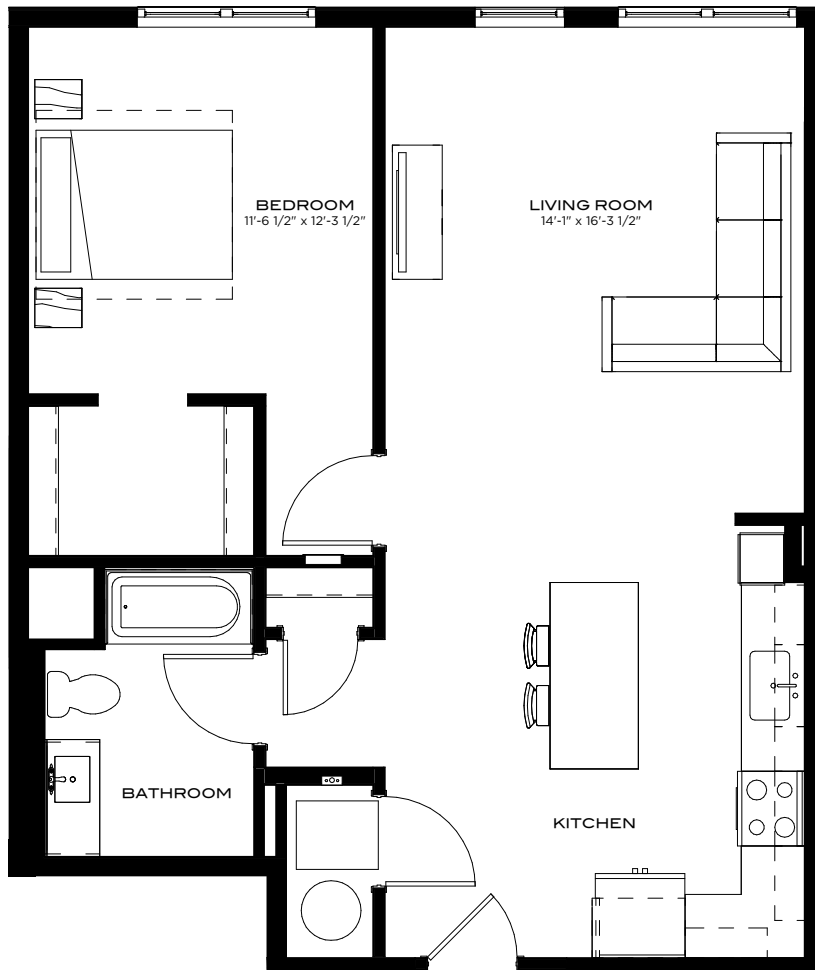

# A4

ONE BED ONE BATH 891 SQ FT

Floor 2

Floors 3-5

Floor 6