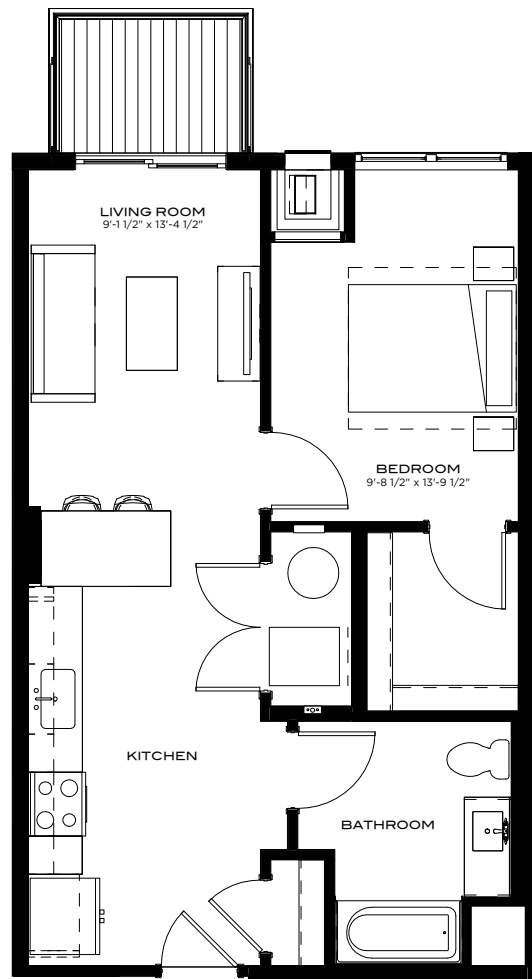

AA1

ONE BED ONE BATH 645 SQ FT

Floor 2

Floors 3-5

Floor 6