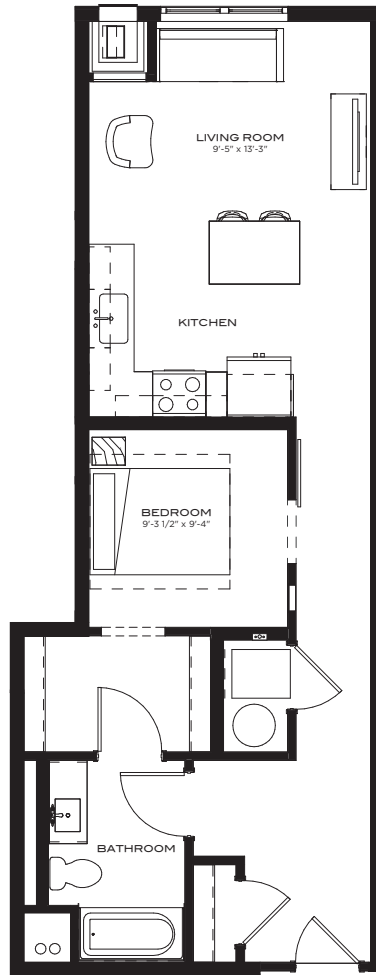

AA4

JR. ONE BED ONE BATH 678 SQ FT

Floor 2

Floors 3-5

Floor 6