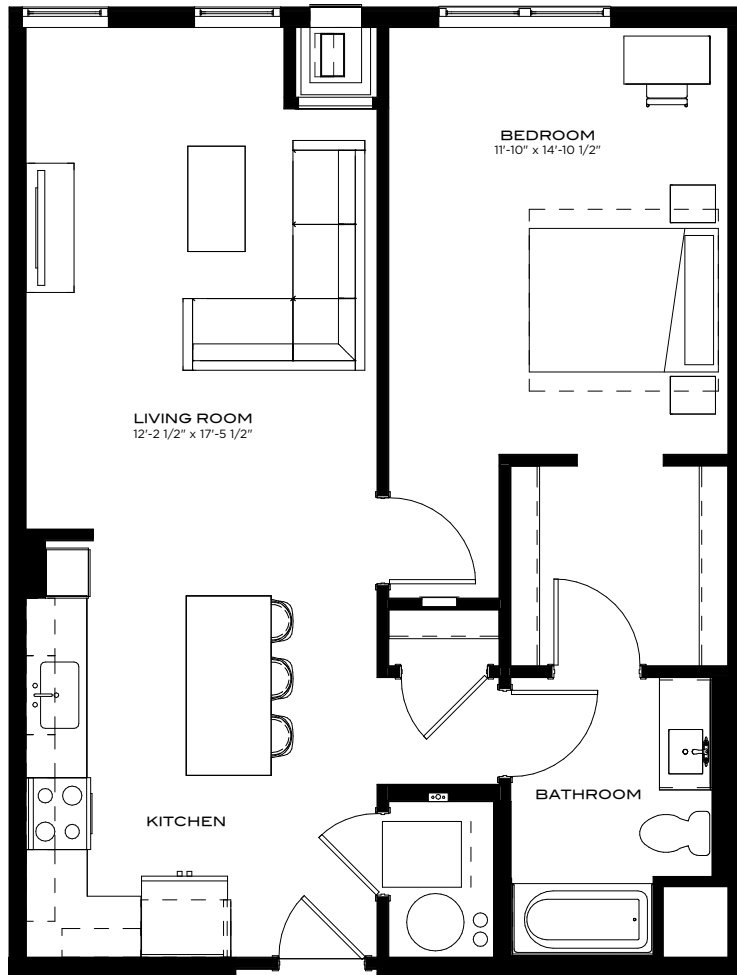

A1E

ONE BED ONE BATH 844 SQ FT

Floor 2

Floors 3-5

Floor 6