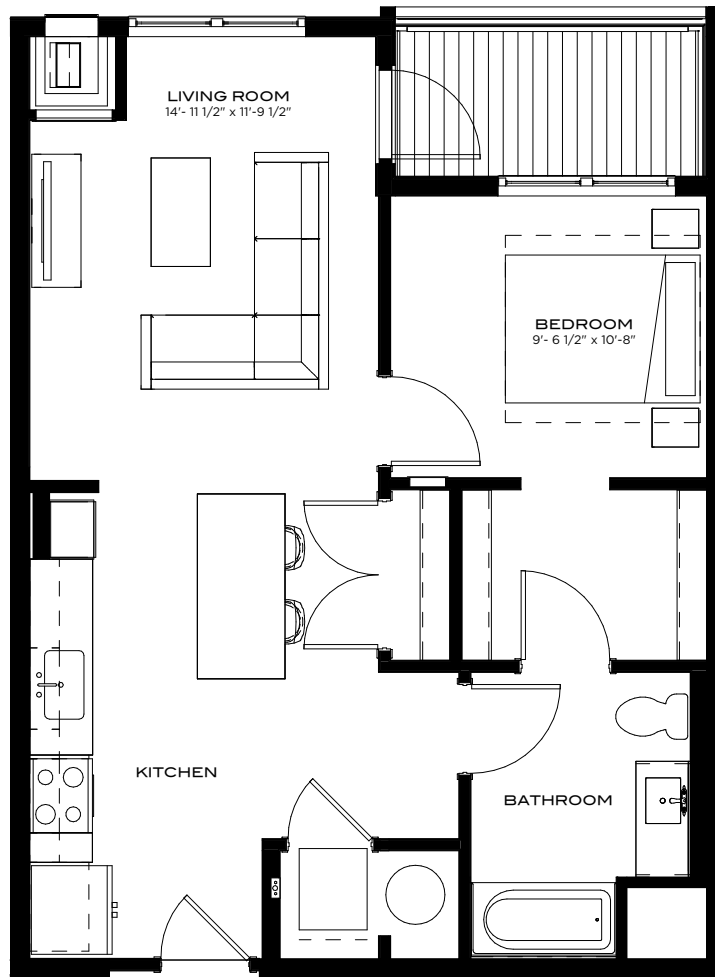

A2C
ONE BED ONE BATH 703 SQ FT

Floor 2

Floors 3-5

Floor 6